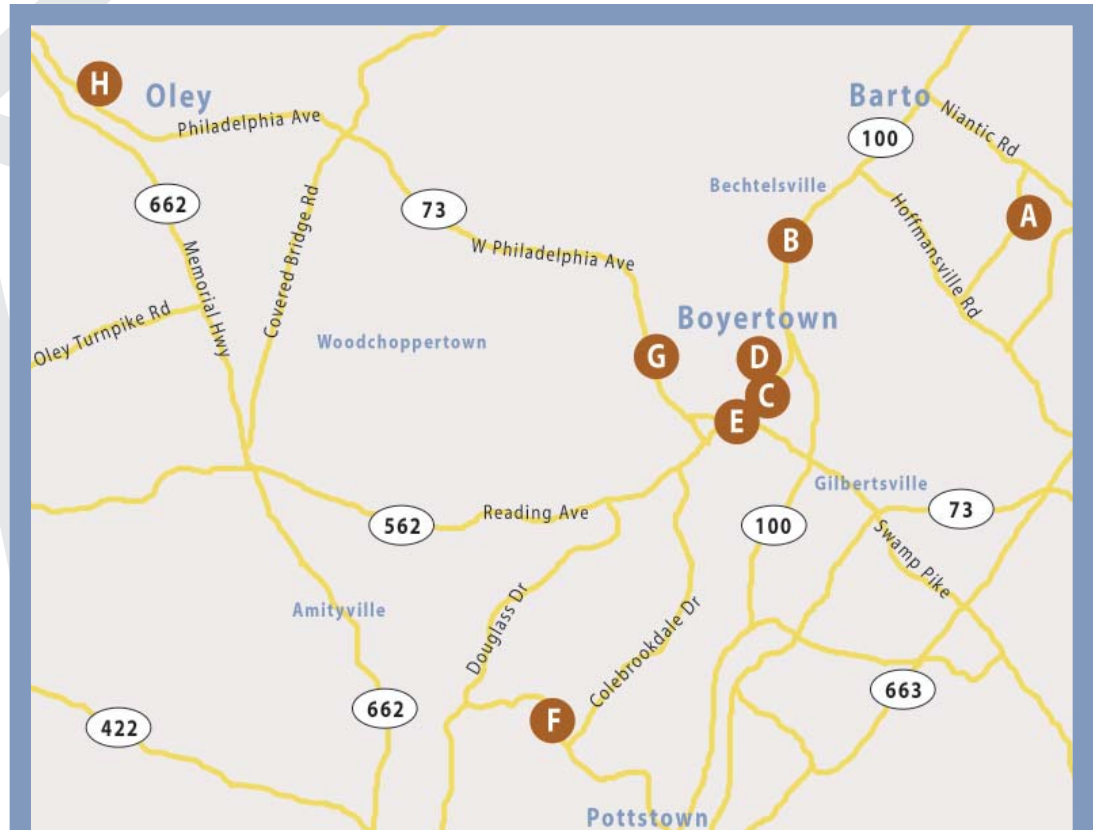

C **Studio B**
39A E. Philadelphia Ave, Boyertown • 484-332-2757 • studiobbb.org
Nov. 18 & 19, 11-5:00 • Nov. 20, 11-3:00
Warm autumn chili Nov. 19, 11-3:00
Susan Biebuyck & Friends: An art show about FOOD

D **Clayote**
1 E. Philadelphia Ave Boyertown • 484-388-9915 • clayote.net
Nov. 18-20, 11-8:30
Clay workshop with walk-in wheel sessions

E **Taylor Backes**
2nd & Washington Sts, Boyertown • 610-367-4600 • taylorbackes.com
Nov. 18, 10-7:00 • Nov. 19, 10-6:00
Hand blown glass, ornaments, & jewelry

F **White House Farm Pottery and Gifts**
48 Pear Lane, Boyertown • 610-858-1089
Nov. 19, 10-7:00 • Nov. 20, 10-5:00
with Jennifer Baro (pottery), Mike Hale (mixed media), Rebecca
Yergey (stockings), Joseph Hoover (watercolors), Lisa Baro (jewelry),
Kelsey Frick (mixed media), Alice Dake, (fantasy illustration) Scott
Rothenberger, (photography) & Jake Steimer (equestrian paintings)

G **Dancing Tree Creations**
338 S. Ironstone Drive, Boyertown • 610-780-8639 • dancingtreecreations.com
Nov. 18-20, 10-6:00
Artisans Gallery & Studio representing 100+ local and national artisans

H **Clay on Main**
313 Main Street, Oley • 610-987-0273 • clayonmain.org
Nov. 18 & 19, 10-5:00 • Nov. 20, 10-5:00
Clay studio & gallery offering live music & refreshments in the Half Moon coffee house

Fall ^{into} Winter
2011